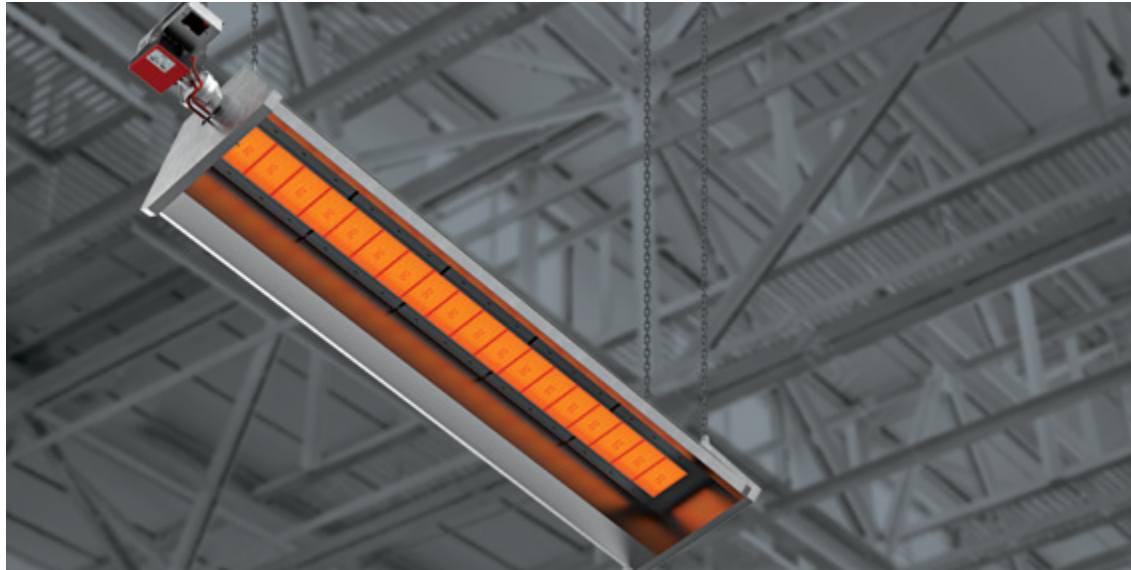

Teknik Özellikler / Technical Features

Ürün Kodu Product Code	1. Kademe Gücü 1st Step Power	2. Kademe Gücü 2nd Step Power	Doğalgaz Tüketimi Natural Gas Consumption	Tavsiye Edilen Asma Yüksekliği** (H) Recommended Hanging Height** (H)	Doğalgaz Basıncı Natural Gas Pressure	Gaz Bağlantı Çapı Gas Connector Diameter	Elektrik Voltajı Electric Voltage
Gufo GP	18 kW	34 kW	3,57 m³/saat	5 m	20-55 mbar	1/2"	220-240 V
Gufo GP-i	16 kW	30 kW	3,13 m³/saat	4,5 m	20-55 mbar	1/2"	220-240 V

*Tablo değerleri yaklaşık değerlerdir. Ortamın durumuna göre (kapalı alan, izolasyon, hava akımı v.s.) değişiklik gösterebilir.

**Tavsiye edilen emniyet mesafeleri, PANERA kontrolünde mekanın ihtiyacı ve konumuna göre değişebilir.

*Table values are approximate. They might be variable according to atmospheric conditions like indoor space, isolation and airflow.

**Recommended safe distance might be changed according to space conditions and location under the supervision of PANERA

Ürün Product	A (mm)	B (mm)	C (mm)
GP	2000	390	490

gufo

GP

Seramik Plakalı Radyant Isıtıcı

Ceramic Plate Radiant Heater

Özel Seramik Plaka

Yüksek yanma ve ışıma sahip Alman malı (**Schwank**) seramik plakalar ile maksimum verim.

Special Ceramic Plate

Maximum performance with German ceramic (**Schwank**) plates with high combustion and radiation.

Uzaktan Kumanda

Dahili olarak sunulan uzaktan kumanda ile rahat ve kolay kullanım.

Remote Controller

Built-in remote control for convenient and easy operation.

Çift Kademeli Yakma Sistemi

Düşük veya yüksek kademeli yakma sistemi ile havanın sıcaklığına göre istenilen sıcaklık konforu rahatlıkla sağlanabilir.

Two-stage burning system