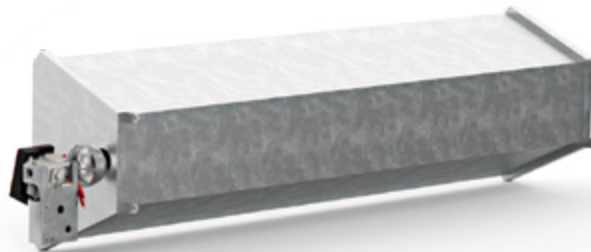

Teknik Özellikler / Technical Features

Ürün Kodu Product Code	1. Kademe Gücü 1st Step Power	2. Kademe Gücü 2nd Step Power	Doğalgaz Tüketimi Natural Gas Consumption	Tavsiye Edilen Asma Yüksekliği** (H) Recommended Hanging Height** (H)	Doğalgaz Basıncı Natural Gas Pressure	Gaz Bağlantı Çapı Gas Connector Diameter	Elektrik Voltajı Electric Voltage
Gufo GP	18 kW	34 kW	3,57 m³/saat	5 m	20-55 mbar	1/2"	220-240 V
Gufo GP-i	16 kW	30 kW	3,13 m³/saat	4,5 m	20-55 mbar	1/2"	220-240 V

*Tablo değerleri yaklaşık değerlerdir. Ortamın durumuna göre (kapalı alan, izolasyon, hava akımı v.s.) değişiklik gösterebilir.

**Tavsiye edilen emniyet mesafeleri, PANERA kontrolünde mekanın ihtiyacı ve konumuna göre değişebilir.

*Table values are approximate. They might be variable according to atmospheric conditions like indoor space, isolation and airflow.

**Recommended safe distance might be changed according to space conditions and location under the supervision of PANERA

Ürün Product	A (mm)	B (mm)	C (mm)
GP	2000	390	490

gufo

GP

Seramik Plakalı Radyant Isıtıcı

Ceramic Plate Radiant Heater

Özel Seramik Plaka

Yüksek yanma ve ışıma sahip Alman malı (**Schwank**) seramik plakalar ile maksimum verim.

Special Ceramic Plate

Maximum performance with German ceramic (**Schwank**) plates with high combustion and radiation.

Uzaktan Kumanda

Dahili olarak sunulan uzaktan kumanda ile rahat ve kolay kullanım.

Remote Controller

Built-in remote control for convenient and easy operation.

Çift Kademeli Yakma Sistemi

Düşük veya yüksek kademeli yakma sistemi ile havanın sıcaklığına göre istenilen sıcaklık konforu rahatlıkla sağlanabilir.

Two-stage burning system