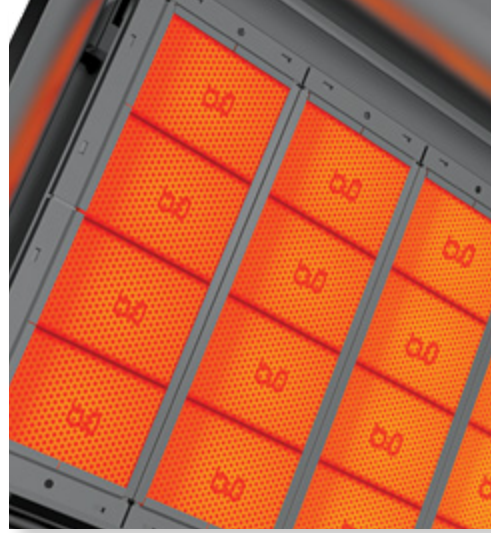

Teknik Özellikler / Technical Features

Ürün Kodu Product Code	1. Kademe Gücü 1st Step Power	2. Kademe Gücü 2nd Step Power	Doğalgaz Tüketimi Natural Gas Consumption	Tavsiye Edilen Asma Yükseklği** (H) Recommended Hanging Height** (H)	Doğalgaz Basıncı Natural Gas Pressure	Gaz Bağlantı Çapı Gas Connector Diameter	Elektrik Voltajı Electric Voltage
ECO D15	18 Kw	30,5 kW	3,2 m³/saat	4 m	20-55 mbar	1/2"	220-240 V
ECO D20	24 Kw	39,3 kW	4,13 m³/saat	5 m	20-55 mbar	1/2"	220-240 V
ECO D25	30 Kw	48,5 kW	5,10 m³/saat	6 m	20-55 mbar	1/2"	220-240 V

*Tablo değerleri yaklaşık değerlerdir. Ortamın durumuna göre (kapalı alan, izolasyon, hava akımı v.s.) değişiklik gösterebilir.

**Tavsiye edilen emniyet mesafeleri, PANERA kontrolünde mekanın ihtiyaç ve konumuna göre değişebilir.

*Table values are approximate. They might be variable according to atmospheric conditions like indoor space, isolation and airflow.

** Recommended safe distance might be changed according to space conditions and location under the supervision of PANERA

Özel Seramik Plaka

Yüksek yanma ve ışınımaya sahip Alman malı (**Schwank**) seramik plakalar ile maksimum verim.

Special Ceramic Plate

Maximum performance with German ceramic (**Schwank**) plates with high combustion and radiation.

Uzaktan Kumanda

Opsiyonel olarak sunulan uzaktan kumanda ile rahat ve kolay kullanım.

Remote Controller

Comfortable and easy operation with the optional remote control.

Çift Kademeli Yakma Sistemi

Düşük veya yüksek kademeli yakma sistemi ile havanın sıcaklığına göre istenilen sıcaklık konforu rahatlıkla sağlanabilir.

Two-stage burning system

With the low or high-step burning system, the desired temperature comfort can be provided easily according to the temperature of the air.