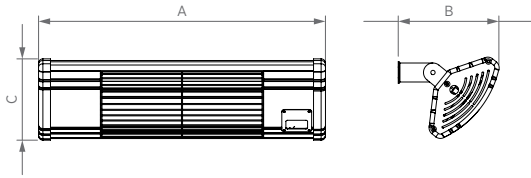

## Remote Controller

Comfortable and easy operation with the optional remote control.

Ürün Product	A	B	C
Gufo E2	530 mm	185 mm	150 mm
Gufo E4	940 mm	185 mm	150 mm